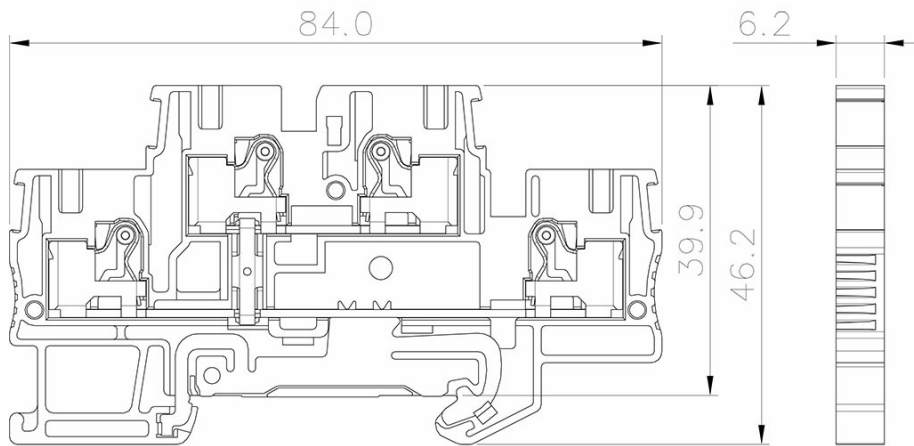

Category: 直插式弹簧接线/Plug-in terminal-plug

Product name: TPD4-2-PE

Product Description: 6.2mm CE,UL

Product Picture

基本信息 /Basic Information

产品型号 SUPU ID	TPD4-2-PE
宽度 Width	6.2mm
产品层数 Number of levels	1
接线位数 Number of connections	4
接线方式 Connection method	直插弹簧接线
防护等级 Protection Level	IP20

工作温度 Work temperature	-40~+105°C
--------------------------	------------

IEC数据 /IEC Data

额定电流 Rated Current	/
额定电压 Rated Voltage	/
过压类别 Overvoltage category	III
污染等级 Pollution degree	3
额定冲击电压 Rated impulse voltage	6KV
刚性导线截面积 Conductor cross section solid	0.2-6mm ²
柔性导线截面积 Conductor cross section flexible	0.2-4mm ²
柔性导线截面积，带绝缘管套 Conductor cross section flexible,with furrule	0.2-4mm ²
剥线长度 Stripping length	8-10mm

UL数据 /UL Data

使用组别 Use group	B	C	D
额定电流 Rated Current	-	-	-
额定电压 Rated Voltage	-	-	-
额定接线容量 Rated cross section	26-12AWG		

材料信息 /Material Data

绝缘材料 Insulation material	PA66
绝缘材料组别 Insulation material group	I
阻燃等级，符合UL94 Flame retardant grade, UL94 compliance	V0