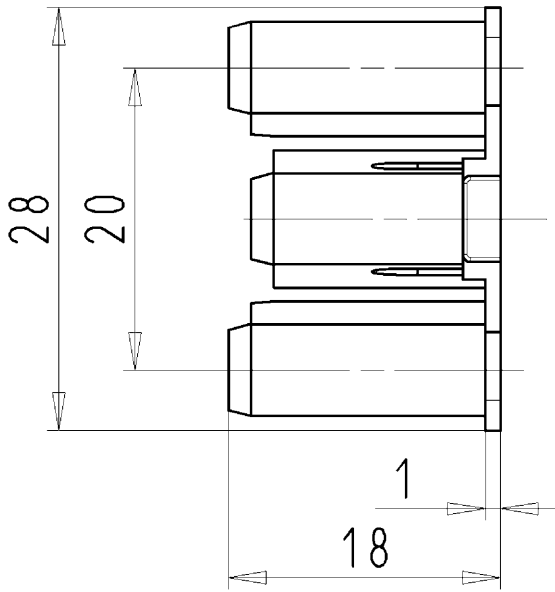

Data sheet

Commercial Art.No.: 05.594.4253.0

cover cap ST18/3B + GST18i3 ST WS

Commercial Art.No.	05.594.4253.0
EAN	4015573096714
Order Unit	1

Technical data

Classification

ECLASS 11	
ETIM 7.0	EC002863
ETIM 6.0	EC002863
ETIM 5.0	EC002863

Technical data

Length	28 mm
Width	28 mm
Height	12.4 mm
Color	black
Description 1	cover cap
Description 2	GST18i3, for male connectors

Product compliance

ROHS conformity status	Compliant
REACH-SVHC conformity status	Compliant