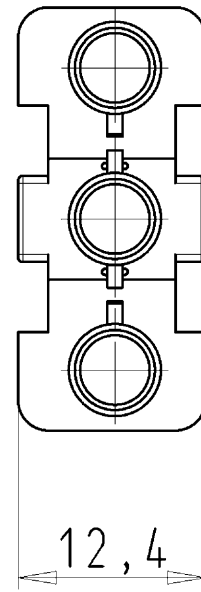

Data sheet

Commercial Art.No.: 05.594.4253.0

cover cap ST18/3B + GST18i3 ST WS

Commercial Art.No.	05.594.4253.0
EAN	4015573096714
Order Unit	1

Technical data

Classification

ECLASS 11	
ETIM 7.0	EC002863
ETIM 6.0	EC002863
ETIM 5.0	EC002863

Technical data

Length	28 mm
Width	28 mm
Height	12.4 mm
Color	black
Description 1	cover cap
Description 2	GST18i3, for male connectors

Product compliance

ROHS conformity status	Compliant
REACH-SVHC conformity status	Compliant