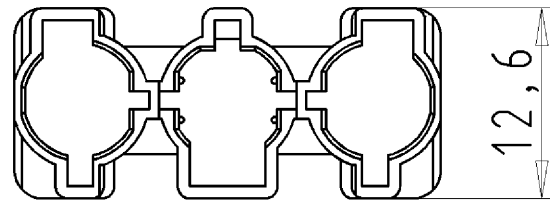

Data sheet

Commercial Art.No.: 05.561.3653.0

cover cap GST18i3VS B WS

Cover piece for female GST18i3, white

Commercial Art.No.	05.561.3653.0
EAN	4015573087255
Order Unit	1

Technical data

Classification

ECLASS 11	
ETIM 7.0	EC002863
ETIM 6.0	EC002863
ETIM 5.0	EC002863

Technical data

Length	18 mm
Width	28.2 mm
Height	12.6 mm
Color	white
Description 1	cover cap
Description 2	GST18i3, for female connectors

Product compliance

ROHS conformity status	Compliant
REACH-SVHC conformity status	Compliant