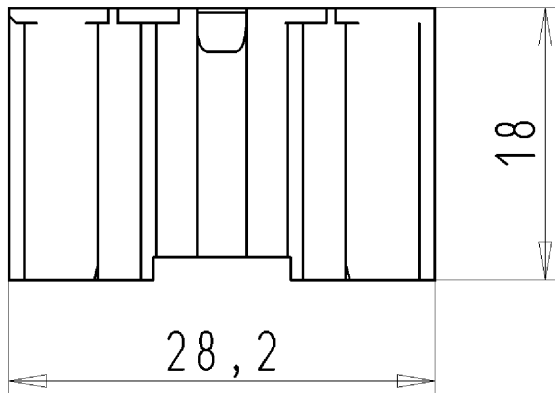

Data sheet

Commercial Art.No.: 05.561.3653.0

cover cap GST18i3VS B WS

Cover piece for female GST18i3, white

Commercial Art.No.	05.561.3653.0
EAN	4015573087255
Order Unit	1

Technical data

Classification

ECLASS 11	
ETIM 7.0	EC002863
ETIM 6.0	EC002863
ETIM 5.0	EC002863

Technical data

Length	18 mm
Width	28.2 mm
Height	12.6 mm
Color	white
Description 1	cover cap
Description 2	GST18i3, for female connectors

Product compliance

ROHS conformity status	Compliant
REACH-SVHC conformity status	Compliant