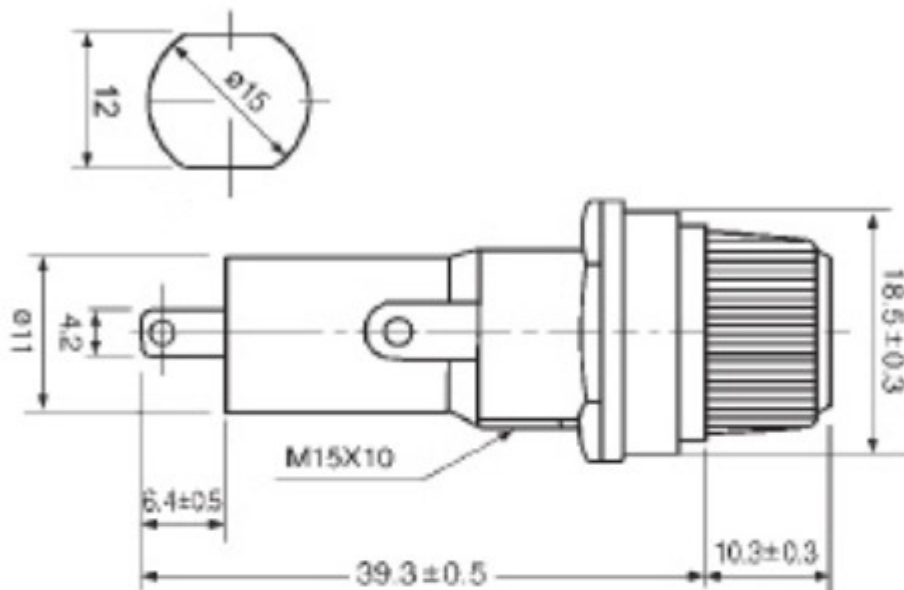

## ZH-255 Fuse Holder

### Product details:

Suitable fuse:  $\phi 6.35 \times 30\text{mm}$

Maximum rated value: 10A. 250V. AC

Casing: Bakelite

Pole: Silver-plating brass