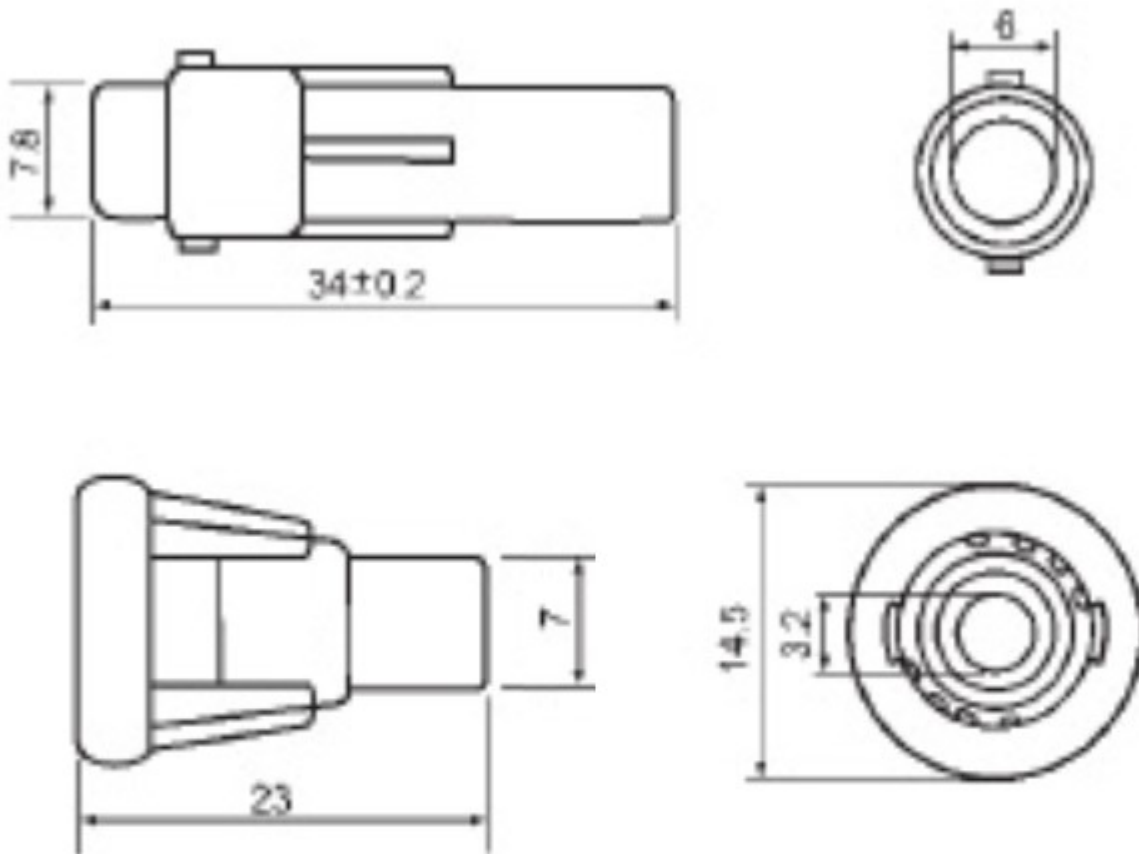

ZH-238

Suitable fuse: 5.2×20 mm
Maximum rated value: 6A. 250V. AC
Casing: nylon
Pole: nickel-plating brass