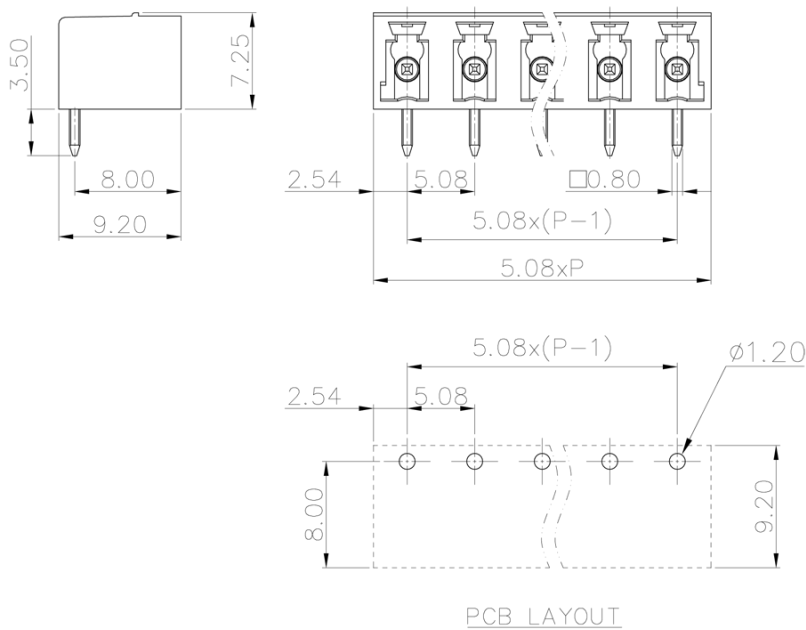

Category: 插拔式端子-插座/Plug-in terminal-plug

Product name: MC-PD5.08HXX-0001

Product Description: 5.08mm , 320V , 8A CE , UL

### 基本信息 /Basic Information

产品型号 SUPU ID	MC-PD5.08HXX-0001
产品间距 Pitch	5.08mm
产品层数 Number of levels	1
产品位数 Number of connections	2P-24P
接线方式 Connection method	-
防护等级 Protection Level	IP20

工作温度 Work temperature	-40~+105°C
--------------------------	------------

## IEC数据 /IEC Data

额定电流 Rated Current	12A		
额定电压 Rated Voltage	320V		
过压类别 Overvoltage category	III	III	II
污染等级 Pollution degree	3	2	2
额定冲击电压 Rated impulse voltage	4KV	4KV	4KV
额定电压 Rated Voltage	250V	320V	630V
硬导线截面积 Conductor cross section solid	-		
柔性导线截面积 Conductor cross section flexible	-		
柔性导线截面积，带绝缘管套 Conductor cross section flexible,with furrule	-		
锁线螺钉规格 Locking screw Specification	-		
额定扭矩 Rated Torque	-		
固定螺钉规格 Fixed Screw Specification	-		
额定扭矩 Rated Torque	-		
剥线长度 Stripping length	-		

## UL数据 /UL Data

使用组别 Use group	B	C	D
额定电流 Rated Current	8A	-	8A
额定电压 Rated Voltage	300V	-	300V

额定接线容量  
Rated cross section