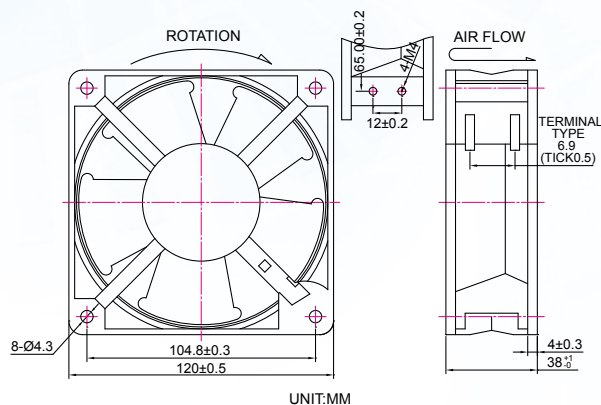

12038 【120x120x38 mm】

AC Fan Series

Dimensions Drawing

Specifications

Model	Bearing Type	Rated Voltage	Frequency	Rated Current	Power Consumption	Speed Reference	Air Flow		Static Pressure		Noise	Weight
		VAC	Hz	AMP	Watts	RPM	m3/min	CFM	mmH2O	Inch-H2O		
EC12038A1HBX	Ball	115	60	0.16	10	2600	2.35	83	6.5	0.256	43	460
EC12038A1HSX	Sleeve											
EC12038A2HBX	Ball	220/240	50	0.13	17	2500	2.12	75	5.2	0.205	40	460
EC12038A2HSX	Sleeve											

- ▶ X mean : T-Terminal / L - Lead wire
- ▶ Frequency(Hz) : 50 / 60
- ▶ Insulation Resistance : AC 1500V-100MΩ
- ▶ Resist Strength : 1500V/min