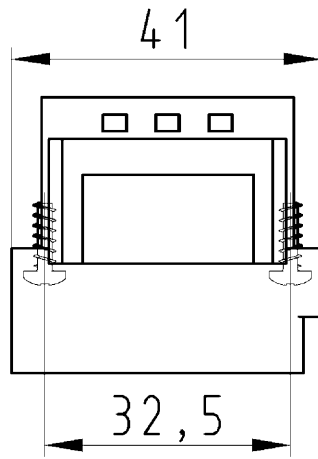

Data sheet

Commercial Art.No.: 75.012.0053.0

Female insert MOT BUC 2 10 69

revos MOT 10 pole + ground, female insert 690V/16A

Commercial Art.No.	75.012.0053.0
EAN	4015573587120
Order Unit	10

Certificates / Approvals

Buchseneinsatz
75.012.0053.0

© 07.07.2014 HOA
Zeichnungsnummer
75.012.0053.010W
Buchseneinsatz

16.11.2007
Hollet Florian
M 1:1