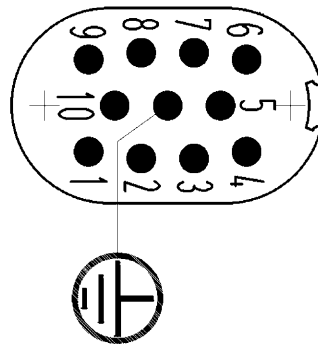

Data sheet

Commercial Art.No.: 75.012.0053.0

Female insert MOT BUC 2 10 69

revos MOT 10 pole + ground, female insert 690V/16A

Commercial Art.No.	75.012.0053.0
EAN	4015573587120
Order Unit	10

Certificates / Approvals

Buchseneinsatz
75.012.0053.0

© 07.07.2014 HOA
Zeichnungsnummer
75.012.0053.010W
Buchseneinsatz

16.11.2007
Hollet Florian
M 1:1