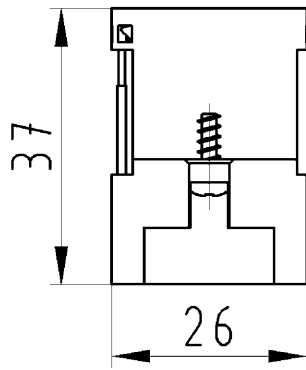

Data sheet

Commercial Art.No.: 75.012.0053.0

Female insert MOT BUC 2 10 69

revos MOT 10 pole + ground, female insert 690V/16A

Commercial Art.No.	75.012.0053.0
EAN	4015573587120
Order Unit	10

Certificates / Approvals

Buchseneinsatz
75.012.0053.0

© 07.07.2014 HOA
Zeichnungsnummer
75.012.0053.010W
Buchseneinsatz

16.11.2007
Hollet Florian
M 1:1