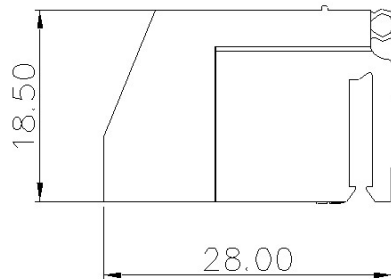

Category: 变压器端子/Plug-in terminal-plug

Product name: 变压器端子 62012X

Product Description: 9.4mm , 600V , 24A CE & UL 认证

Product Picture

基本信息 /Basic Information

产品型号 SUPU ID	62012X
产品间距 Pitch	9.4mm
产品层数 Number of levels	1
产品位数 Number of connections	2P
接线方式 Connection method	螺钉接线
防护等级 Protection Level	IP20

工作温度 Work temperature	-40~+105°C
--------------------------	------------

IEC数据 /IEC Data

额定电流 Rated Current	24A		
额定电压 Rated Voltage	600V		
过压类别 Overvoltage category	III	III	II
污染等级 Pollution degree	3	2	2
额定冲击电压 Rated impulse voltage	3KV	-	-
额定电压 Rated Voltage	600V	-	-
硬导线截面积 Conductor cross section solid	0.5-2.5mm ²		
柔性导线截面积 Conductor cross section flexible	0.5-2.5mm ²		
柔性导线截面积，带绝缘管套 Conductor cross section flexible,with furrule	0.5-2.5mm ²		
锁线螺钉规格 Locking screw Specification	M3.5		
额定扭矩 Rated Torque	0.8N.m		
固定螺钉规格 Fixed Screw Specification	-		
额定扭矩 Rated Torque	-		
剥线长度 Stripping length	8-9mm		

UL数据 /UL Data

使用组别 Use group	B	C	D
额定电流 Rated Current	20A	-	20A
额定电压 Rated Voltage	600V	-	600V

额定接线容量
Rated cross section

24-14AWG

材料信息 /Material Data

绝缘材料 Insulation material	PA66
绝缘材料组别 Insulation material group	I
阻燃等级，符合UL94 Flame retardant grade, UL94 compliance	V0
导体材料 Contact material	Copper alloy
导体表面镀层 Surface characteristics	Sn,Plated