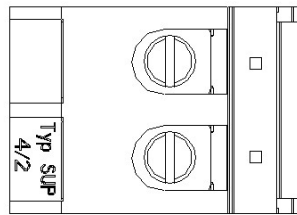

Category: 变压器端子/Plug-in terminal-plug

Product name: 变压器端子 62012X

Product Description: 9.4mm , 600V , 24A CE & UL 认证

Product Picture

基本信息 /Basic Information

产品型号 SUPU ID	62012X
产品间距 Pitch	9.4mm
产品层数 Number of levels	1
产品位数 Number of connections	2P
接线方式 Connection method	螺钉接线
防护等级 Protection Level	IP20

工作温度 Work temperature	-40~+105°C
--------------------------	------------

IEC数据 /IEC Data

额定电流 Rated Current	24A		
额定电压 Rated Voltage	600V		
过压类别 Overvoltage category	III	III	II
污染等级 Pollution degree	3	2	2
额定冲击电压 Rated impulse voltage	3KV	-	-
额定电压 Rated Voltage	600V	-	-
硬导线截面积 Conductor cross section solid	0.5-2.5mm ²		
柔性导线截面积 Conductor cross section flexible	0.5-2.5mm ²		
柔性导线截面积，带绝缘管套 Conductor cross section flexible,with furrule	0.5-2.5mm ²		
锁线螺钉规格 Locking screw Specification	M3.5		
额定扭矩 Rated Torque	0.8N.m		
固定螺钉规格 Fixed Screw Specification	-		
额定扭矩 Rated Torque	-		
剥线长度 Stripping length	8-9mm		