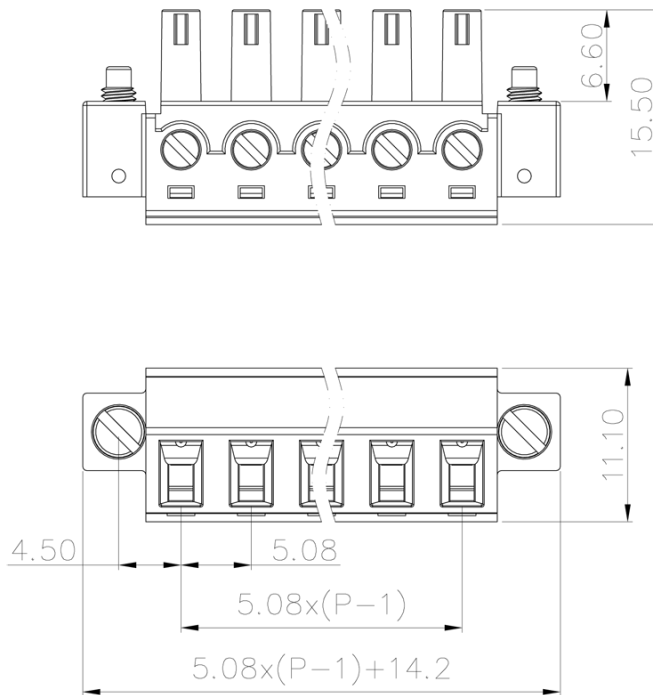

Category: 插拔式端子-插头/Plug-in terminal-plug

Product name: MC-RA5.08HXXC-K-0001

Product Description: 5.08mm , 320V , 8A CE , UL

Product Picture

基本信息 /Basic Information

产品型号 SUPU ID	MC-RA5.08HXXC-K-0001
产品间距 Pitch	5.08mm
产品层数 Number of levels	1
产品位数 Number of connections	2P-24P
接线方式 Connection method	螺钉接线Screw connection
防护等级 Protection Level	IP20

工作温度 Work temperature	-40~+105°C
--------------------------	------------

IEC数据 /IEC Data

额定电流 Rated Current	8A		
额定电压 Rated Voltage	320V		
过压类别 Overvoltage category	III	III	II
污染等级 Pollution degree	3	2	2
额定冲击电压 Rated impulse voltage	4KV	4KV	4KV
额定电压 Rated Voltage	250V	320V	630V
硬导线截面积 Conductor cross section solid	0.2-1.5mm ²		
柔性导线截面积 Conductor cross section flexible	0.2-1.5mm ²		
柔性导线截面积，带绝缘管套 Conductor cross section flexible,with furrule	0.2-1.5mm ²		
锁线螺钉规格 Locking screw Specification	M2		
额定扭矩 Rated Torque	0.2~0.25N.m		
固定螺钉规格 Fixed Screw Specification	M2.5		
额定扭矩 Rated Torque	7~8mm		
剥线长度 Stripping length	7~8mm		

UL数据 /UL Data

使用组别 Use group	B	C	D
额定电流 Rated Current	8A	-	8A
额定电压 Rated Voltage	300V	-	300V

额定接线容量 Rated cross section	24~16AWG
-------------------------------	----------

材料信息 /Material Data

绝缘材料 Insulation material	PA66
绝缘材料组别 Insulation material group	I
阻燃等级，符合UL94 Flame retardant grade, UL94 compliance	V0
导体材料 Contact material	Copper alloy
导体表面镀层 Surface characteristics	Sn,Plated