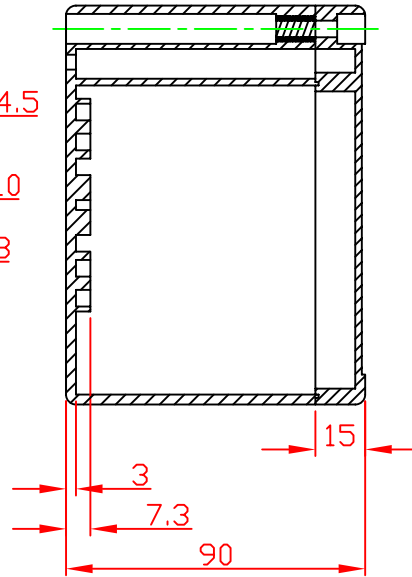

G2102 / G3103

VIEW OF BASE

VIEW OF LID

宣又實業有限公司
GAINTA INDUSTRIES LTD.

設計 DES'D BY
BY

繪圖 DRA'D BY
BY JACKY

核圖 CHK'D BY
BY

比例 SCALE

日期 DATE
2007/10/08

材質 MATE.
ABS,PC

圖名 TITLE:
G2102/G3103

圖號 DWG NO.:

圖號 REVISID
B

說明 DESCRIPTION