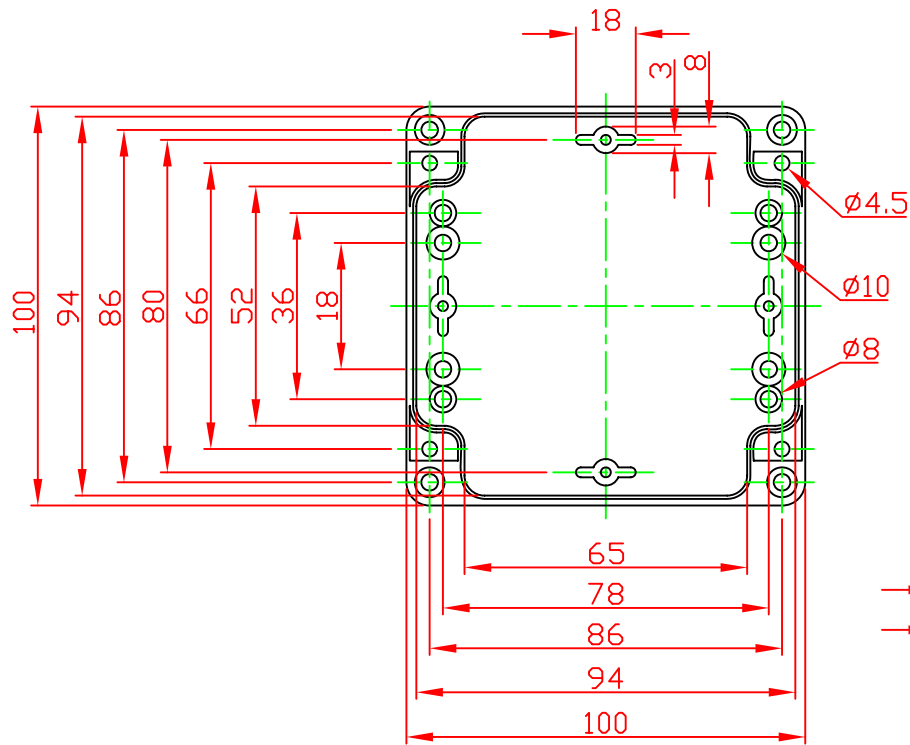

G2102 / G3103

VIEW OF BASE

VIEW OF LID

宣又實業有限公司
GAINTA INDUSTRIES LTD.

設計 DES'D BY
BY

繪圖 DRA'D BY
BY JACKY

核圖 CHK'D BY
BY

比例 SCALE

日期 DATE
2007/10/08

材質 MATE.
ABS,PC

圖名 TITLE:
G2102/G3103

圖號 DWG NO.:

圖號 REVISID
B

說明 DESCRIPTION