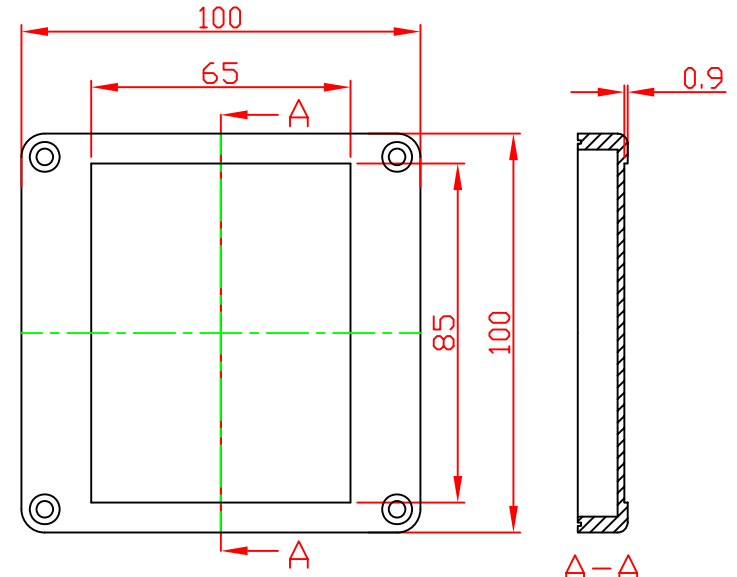

G2102 / G3103

VIEW OF BASE

VIEW OF LID

宣又實業有限公司
GAINTA INDUSTRIES LTD.

設計 DES'D BY
BY

繪圖 DRA'D BY
BY JACKY

核圖 CHK'D BY
BY

比例 SCALE

日期 DATE
2007/10/08

材質 MATE.
ABS,PC

圖名 TITLE:
G2102/G3103

圖號 DWG NO.:

圖號 REVISID
B

說明 DESCRIPTION