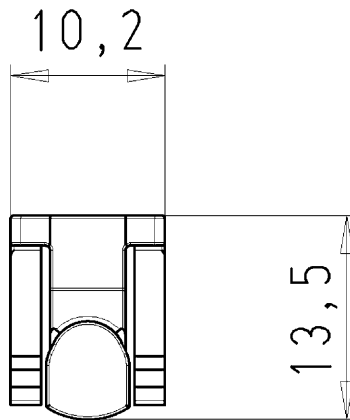

OEFFNER

05.565.8653.7 10W

29.06.2009 HOF

M2:1

Index a 19.10.2011