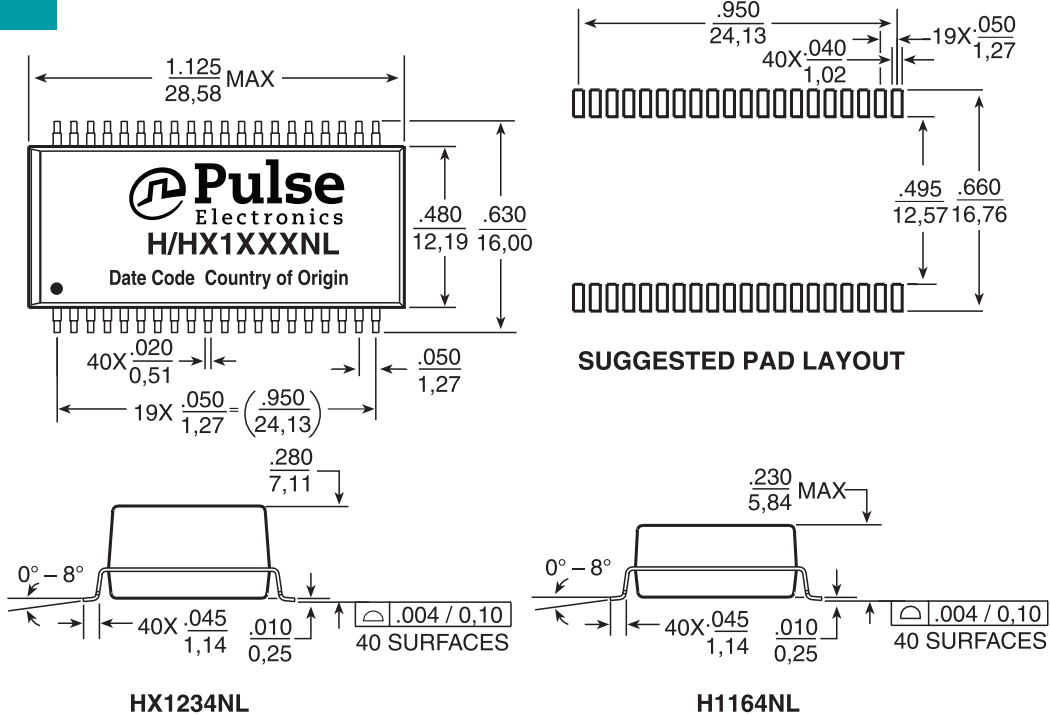

10/100Base-TX Transformer Modules

For Auto MDI/MDIX Applications

- RoHS peak reflow temperature rating 245°C
- Symmetrical transmit and receive channels for Auto MDI/MDIX capability
- Approved for use with the Broadcom BCM5226 and Level One LXT9784
- Meets IEEE 802.3 specification

Electrical Specifications @ 25°C - Operating Temperature 0°C to 70°C

RoHS Compliant Part Number ²	Insertion Loss (MAX)	Return Loss (dB MIN)					Crosstalk (dB MIN)				Differential to Common Mode Rejection (dB MIN)		Hipot (Vrms MIN)
		0.1-100 MHz	2-30 MHz	40 MHz	50 MHz	60-80 MHz	1 kHz	30 MHz	60 MHz	100 MHz	1-60 MHz	60-200 MHz	
H1164NL ^{3d}	-1.0	-18	-14.4	-13.1	-12	-65	-45	-40	-33	-37	-25	1500	
HX1234NL ^{1,3d}	-1.4	-18	-14.4	-13.1	-12	-65	-45	-40	-33	-37	-25	1500	

- Operating Temperature -40°C to +85°C
- For Tape & Reel packaging, add "T" suffix to the end of the part number when ordering, (Ex. H1164NLT)
- MSL = Moisture Sensitivity Level a=1 b=2 c=3 d=4

Mechanicals

H1164NL, HX1234NL

Weight4.8 grams
Tape & Reel250/reel
Tube15/tube

Dimensions: $\frac{\text{Inches}}{\text{mm}}$ Unless otherwise specified, all tolerances are $\pm \frac{.010}{0,25}$

USA 858 674 8100

Germany 49 7032 7806 0