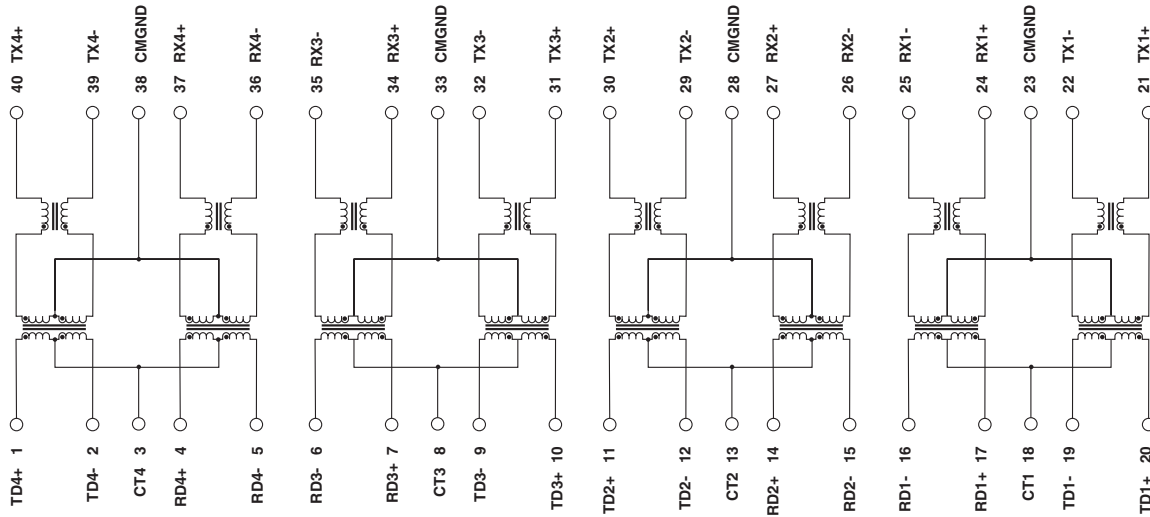

10/100Base-TX Transformer Modules

For Auto MDI/MDIX Applications

Schematic

HT164NL, HX1234NL

For More Information

Pulse Worldwide Headquarters
12220 World Trade Drive
San Diego, CA
92128
U.S.A.

Tel: 858 674 8100

Pulse Europe
Einsteinstrasse 1
D-71083 Herrenberg
Germany

Tel: 49 7032 7806

Pulse China Headquarters
B402, Shenzhen Academy of
Aerospace Technology Bldg.
10th Kejianan Road
High-Tech Zone
Nanshan District
Shenzen, PR China
518057

Pulse North China
Room 2704/2705
Super Ocean Finance
Ctr.
2067 Yan An Road
West
Shanghai 200336
China

Pulse South Asia
135 Joo Seng Road
#03-02
PM Industrial Bldg.
Singapore 368363

Tel: 65 6287 8998
Fax: 65 6287 8998

Pulse North Asia
3F, No. 198
Zhongyuan Road
Zhongli City
Taoyuan County 320
Taiwan R. O. C.
Tel: 886 3 4356768
Fax: 886 3 4356823
(Pulse)

Performance warranty of products offered on this data sheet is limited to the parameters specified. Data is subject to change without notice. Other brand and product names mentioned herein may be trademarks or registered trademarks of their respective owners. © Copyright, 2013, Pulse Electronics, Inc. All rights reserved.