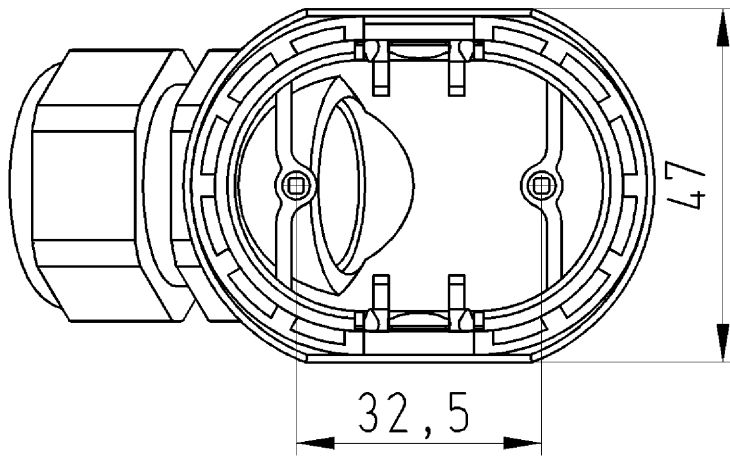

Data sheet

Commercial Art.No.: 75.013.0051.2

Hood MOT GOT 2 W25 SW P2

Hood revos MOT made of plastic, ankeled with nozzle M25, 10-poles

Commercial Art.No.	75.013.0051.2
EAN	4015573646865
Order Unit	10

Certificates / Approvals

version .0

version .2

Ghäuseoberteil
75.013.0051.0

Zeichnungsnummer
75.013.0051.010W
Gehäuseoberteil

16.11.2007
Hollet Florian
M 1:1