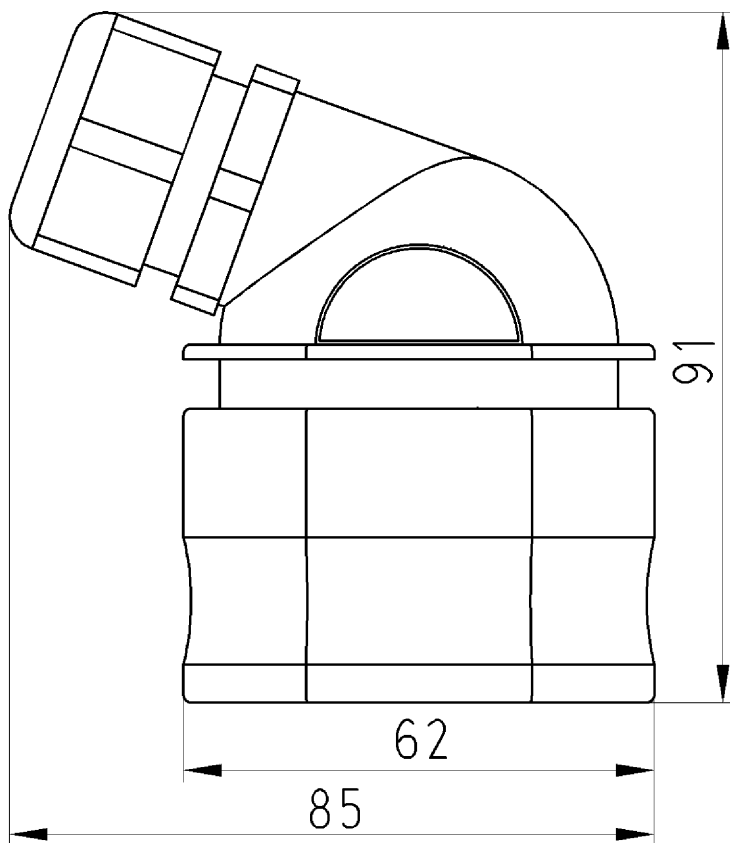

Data sheet

Commercial Art.No.: 75.013.0051.2

Hood MOT GOT 2 W25 SW P2

Hood revos MOT made of plastic, ankeled with nozzle M25, 10-poles

Commercial Art.No.	75.013.0051.2
EAN	4015573646865
Order Unit	10

Certificates / Approvals

version .0

version .2

Ghäuseoberteil
75.013.0051.0

Zeichnungsnummer
75.013.0051.010W
Gehäuseoberteil

16.11.2007
Hollet Florian
M 1:1