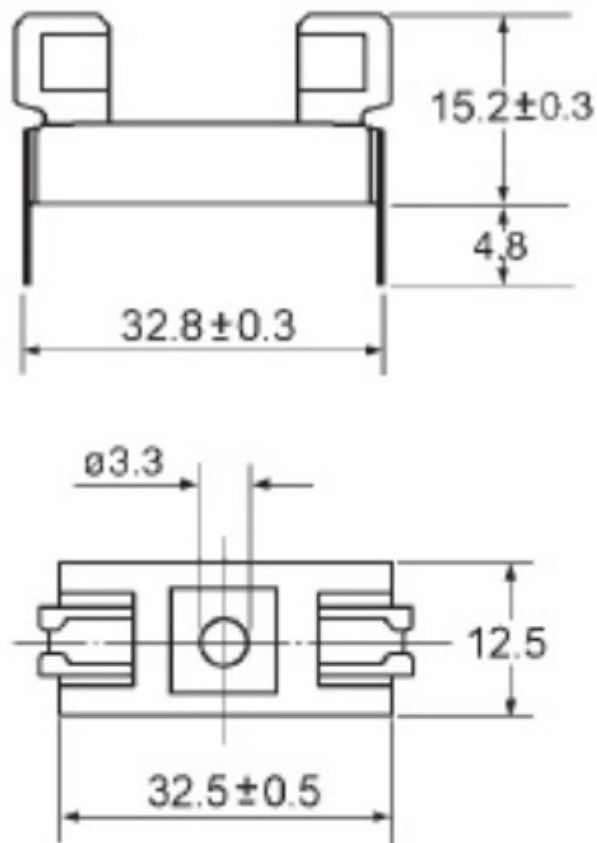

## ZH-244 Fuse Holder

### Product details:

Suitable fuse:  $\varnothing 6.35 \times 30$ mm

Maximum rated value: 6A. 250V. AC

Holder: Flame-retarded plastic

Casing: PC

Clip pole: Silver-plating brass