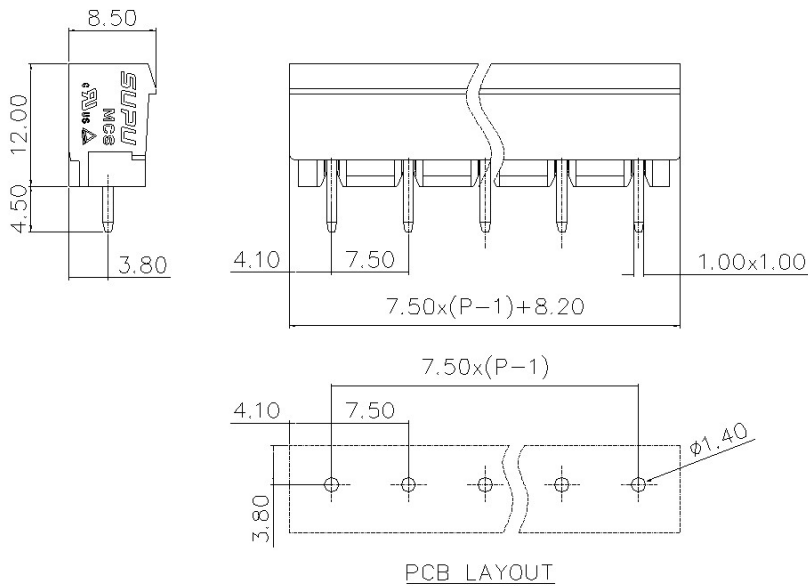

Category: 插拔式端子-插座/Plug-in terminal-plug

Product name: 4752XX

Product Description: 7.5mm , 500V , 12A CE , UL

Product Picture

基本信息 /Basic Information

产品型号
SUPU ID 4752XX

产品间距
Pitch 7.5mm

产品层数
Number of levels 1

产品位数
Number of connections 2P-24P

接线方式
Connection method -

防护等级
Protection Level IP20

工作温度 Work temperature	-40~+105°C
--------------------------	------------

IEC数据 /IEC Data

额定电流 Rated Current	12A		
额定电压 Rated Voltage	500V		
过压类别 Overvoltage category	III	III	II
污染等级 Pollution degree	3	2	2
额定冲击电压 Rated impulse voltage	6KV	6KV	6KV
额定电压 Rated Voltage	500V	500V	1000V
硬导线截面积 Conductor cross section solid	-		
柔性导线截面积 Conductor cross section flexible	-		
柔性导线截面积，带绝缘管套 Conductor cross section flexible,with furrule	-		
锁线螺钉规格 Locking screw Specification	-		
额定扭矩 Rated Torque	-		
固定螺钉规格 Fixed Screw Specification	-		
额定扭矩 Rated Torque	-		
剥线长度 Stripping length	-		

UL数据 /UL Data

使用组别 Use group	B	C	D
额定电流 Rated Current	15A	-	10A
额定电压 Rated Voltage	300V	-	300V

额定接线容量
Rated cross section

材料信息 /Material Data

绝缘材料 Insulation material	PA66
绝缘材料组别 Insulation material group	I
阻燃等级，符合UL94 Flame retardant grade, UL94 compliance	V0
导体材料 Contact material	Copper alloy
导体表面镀层 Surface characteristics	Sn,Plated