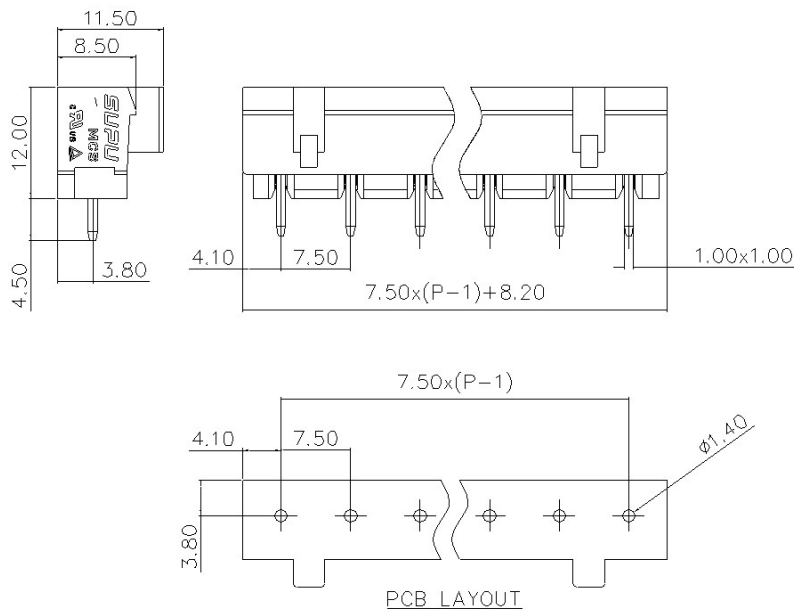

Category: 插拔式端子-插座/Plug-in terminal-plug

Product name: 4757XX

Product Description: 7.5mm , 500V , 12A CE , UL

Product Picture

基本信息 /Basic Information

产品型号 SUPU ID	4757XX
产品间距 Pitch	7.5mm
产品层数 Number of levels	1
产品位数 Number of connections	2P-24P
接线方式 Connection method	-
防护等级 Protection Level	IP20

工作温度 Work temperature	-40~+105°C
--------------------------	------------

IEC数据 /IEC Data

额定电流 Rated Current	12A		
额定电压 Rated Voltage	500V		
过压类别 Overvoltage category	III	III	II
污染等级 Pollution degree	3	2	2
额定冲击电压 Rated impulse voltage	6KV	6KV	6KV
额定电压 Rated Voltage	500V	630V	1000V
硬导线截面积 Conductor cross section solid	-		
柔性导线截面积 Conductor cross section flexible	-		
柔性导线截面积，带绝缘管套 Conductor cross section flexible,with furrule	-		
锁线螺钉规格 Locking screw Specification	-		
额定扭矩 Rated Torque	-		
固定螺钉规格 Fixed Screw Specification	-		
额定扭矩 Rated Torque	-		
剥线长度 Stripping length	-		

UL数据 /UL Data

使用组别 Use group	B	C	D
额定电流 Rated Current	15A	-	10A
额定电压 Rated Voltage	300V	-	300V

额定接线容量
Rated cross section

材料信息 /Material Data

绝缘材料 Insulation material	PA66
绝缘材料组别 Insulation material group	I
阻燃等级,符合UL94 Flame retardant grade, UL94 compliance	V0
导电体材料 Contact material	Copper alloy
导电体表面镀层 Surface characteristics	Sn,Plated