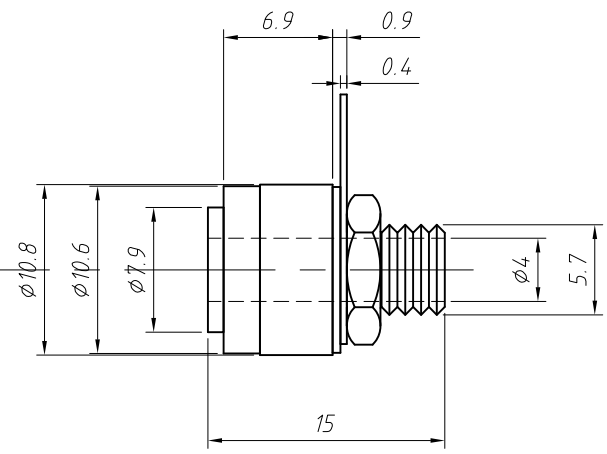

1  
RoHS Compliance

DC Banana Jack Connector,  
Nickel Plated,  
Plastic Housing,Red  
Remark:Optional Blue,Black,Red Color.

Order Information:  
L-KLS1-BAJ-003-N-R  
L: RoHS  
DC Banana Jack  
Serial number  
Plating: Nickel Plated  
Optional Color:  
B=Black, R=Red, L=Blue

ANGLE TOLERANCE	PROJECTION	Description:		
±3°		DC Banana Jack Connector		
GENERAL TOLERANCE	UNITS	mm	KLS P/N:	L-KLS1-BAJ-003-N-R
x.x ±0.30	SHEET SIZE	A4	2:1	NingBo KLS ELECTRONIC CO.,LTD.
x.xx ±0.20	Draw:	Daniel	2018-07-10	
x.xxx ±0.10	Check:	Daniel	2018-07-10	