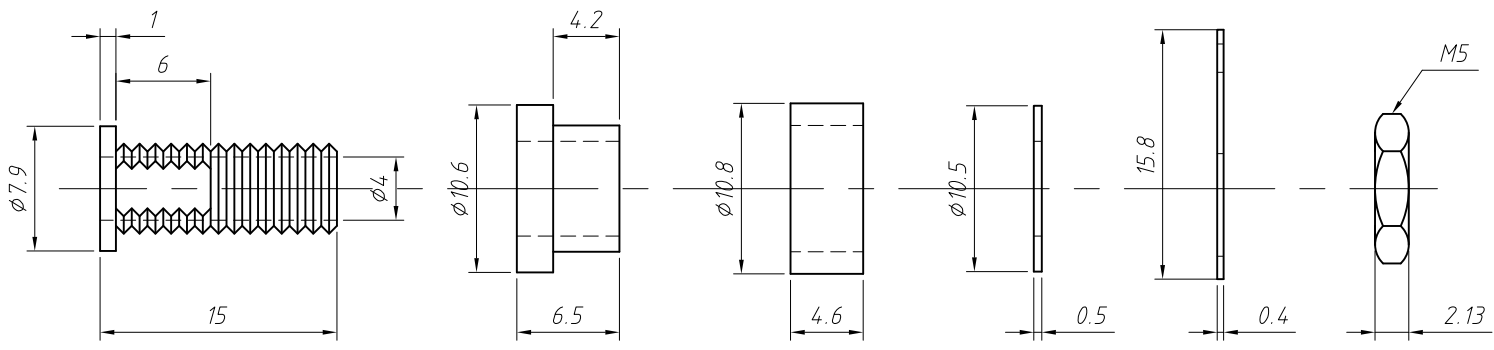

1  
RoHS Compliance

DC Banana Jack Connector,  
Nickel Plated,  
Plastic Housing,Red  
Remark:Optional Blue,Black,Red Color.

Order Information:  
L-KLS1-BAJ-003-N-R  
L: RoHS  
DC Banana Jack  
Serial number  
Plating: Nickel Plated  
Optional Color:  
B=Black, R=Red, L=Blue

ANGLE TOLERANCE	PROJECTION	Description:		
±3°		DC Banana Jack Connector		
GENERAL TOLERANCE	UNITS	mm	KLS P/N:	L-KLS1-BAJ-003-N-R
x.x ±0.30	SHEET SIZE	A4	2:1	NingBo KLS ELECTRONIC CO.,LTD.
x.xx ±0.20	Draw:	Daniel	2018-07-10	
x.xxx ±0.10	Check:	Daniel	2018-07-10	