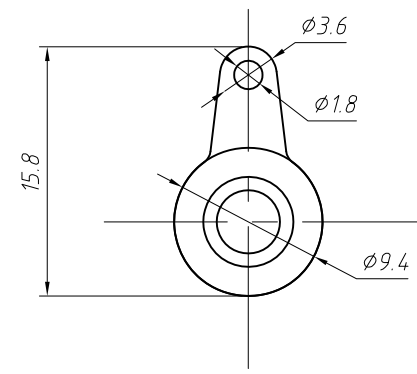

1  
RoHS Compliance

DC Banana Jack Connector,  
Nickel Plated,  
Plastic Housing,Red  
Remark:Optional Blue,Black,Red Color.

Order Information:  
L-KLS1-BAJ-003-N-R  
L: RoHS  
DC Banana Jack  
Serial number  
Plating: Nickel Plated  
Optional Color:  
B=Black, R=Red, L=Blue

ANGLE TOLERANCE	PROJECTION	Description:		
±3°		DC Banana Jack Connector		
GENERAL TOLERANCE	UNITS	mm	KLS P/N:	L-KLS1-BAJ-003-N-R
x.x ±0.30	SHEET SIZE	A4	2:1	NingBo KLS ELECTRONIC CO.,LTD.
x.xx ±0.20	Draw:	Daniel	2018-07-10	
x.xxx ±0.10	Check:	Daniel	2018-07-10	