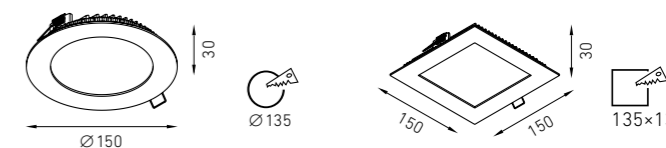

ACQUA C 12 WH 3000K (with driver) 0,24
ACQUA C 12 WH 4000K (with driver)

Code: 1596000110 / 1596000180

LED 12 Вт 500 мА 3000К CRI > 80

ACQUA S 12 WH 3000K (with driver) 0,32
ACQUA S 12 WH 4000K (with driver)

Code: 1596000140 / 1596000220

LED 12 Вт 500 мА 3000К CRI > 80