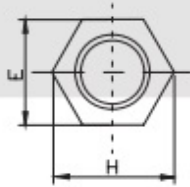

## Order Information:

KLS8-DBK-M3-E5.0-L10-A

D Size: M3 M2 M2.5 M4 M5 M6

E Size: 5.0mm

L Size 5.0~60mm

A:Nickel plated

TYPE	D	E	H	L
KLS1-DBK-M2.5	M2.5	5-0.2	5.5-0.2	
KSL1-DBK-M3	M3.0	5-0.2	5.5-0.2	
KLS1-DBK-M4	M4.0	6-0.2	7-0.2	
KLS1-DBK-4#40	4#40	5-0.2	5.5-0.2	
KLS1-DBK-6#32	6#32	6-0.2	7-0.2	