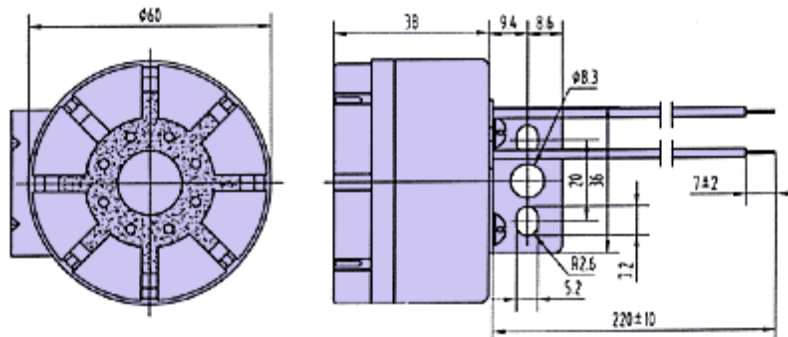

• W-32

DIMENSIONS: (Unit: mm)

ELECTRICAL SPECIFICATIONS :	
Model No.	W-32
Min. Sound Pressure Level (dBA)	108 /100cm/12V _{DC}
Rated Voltage (V _{DC})	12
Operating Voltage (V _{DC})	6 ~ 15
Max. Consumption (mA)	300
Oscillating Frequency (kHz)	2.8 ± 0.4
Tone Nature	Normal Pulse
Operating Temperature (°C)	-20 ~ +85
Case Material	ABS
Weight (g)	110
PACKING INFORMATION:	
Packing:	120 pcs per export carton
Carton Size:	47 X 30.5 X 21 cm
G. Weight:	14.7 kgs
N. Weight:	13.2 kgs