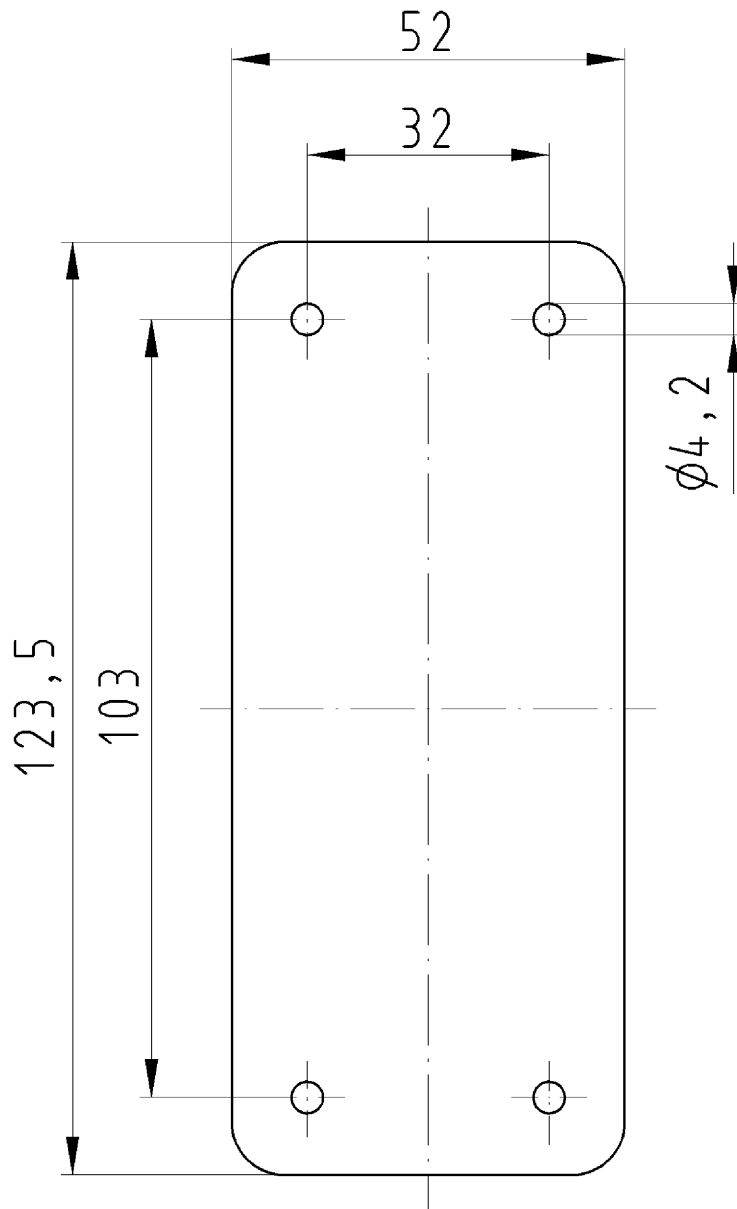

Data sheet

Commercial Art.No.: 07.416.7053.0

Cover plate 16

revos cover plate size 16

Commercial Art.No.	07.416.7053.0
EAN	4015573430013
Order Unit	10

Technical data

General

Construction	16
Length	123.5 mm
Width	52 mm
Number of openings	0
Degree of protection (IP)	IP65
Material	Plastic
Inflammability class of insulation material acc. with UL94	V0
Operating temperature range min.	-40 °C
Operating temperature range max.	120 °C

Zeichnungsnummer
07.416.7053.010W
Abdeckplatte

Abdeckplatte
07.416.7053.0

27.08.2008
Hoffmann Angelika
M 1:1