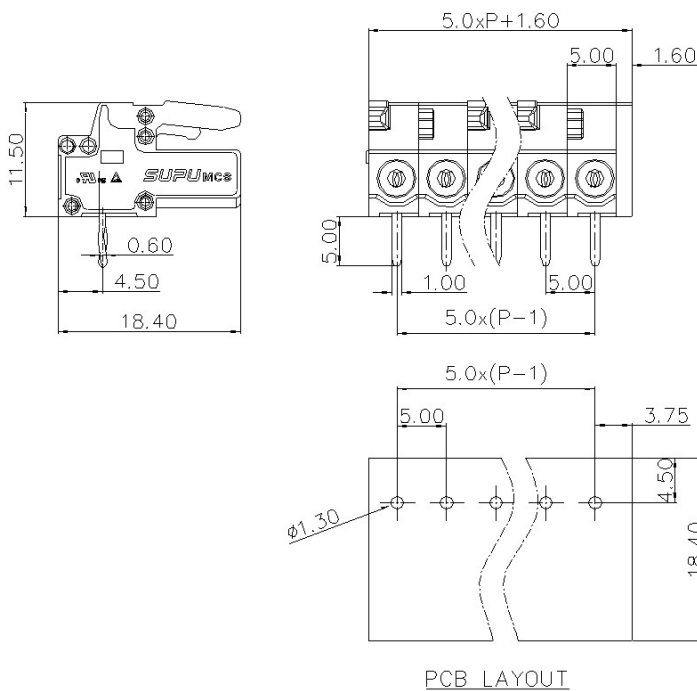

Category: 插拔式端子-插头/Plug-in terminal-plug

Product name: 45035X

Product Description: 5.0mm , 320V , 12A CE , UL

Product Picture

基本信息 /Basic Information

产品型号 SUPU ID	45035X
产品间距 Pitch	5.0mm
产品层数 Number of levels	1
产品位数 Number of connections	2P-24P
接线方式 Connection method	-
防护等级 Protection Level	IP20

工作温度 Work temperature	-40~+105°C
--------------------------	------------

IEC数据 /IEC Data

额定电流 Rated Current	12A		
额定电压 Rated Voltage	320V		
过压类别 Overvoltage category	III	III	II
污染等级 Pollution degree	3	2	2
额定冲击电压 Rated impulse voltage	4KV	4KV	4KV
额定电压 Rated Voltage	320V	320V	630V
硬导线截面积 Conductor cross section solid	-		
柔性导线截面积 Conductor cross section flexible	-		
柔性导线截面积，带绝缘管套 Conductor cross section flexible,with furrule	-		
锁线螺钉规格 Locking screw Specification	-		
额定扭矩 Rated Torque	-		
固定螺钉规格 Fixed Screw Specification	-		
额定扭矩 Rated Torque	-		
剥线长度 Stripping length	-		

UL数据 /UL Data

使用组别 Use group	B	C	D
额定电流 Rated Current	15A	-	10A
额定电压 Rated Voltage	300V	-	300V

额定接线容量
Rated cross section

材料信息 /Material Data

绝缘材料 Insulation material	PA66
绝缘材料组别 Insulation material group	I
阻燃等级,符合UL94 Flame retardant grade, UL94 compliance	V0
导电体材料 Contact material	Copper alloy
导电体表面镀层 Surface characteristics	Sn,Plated