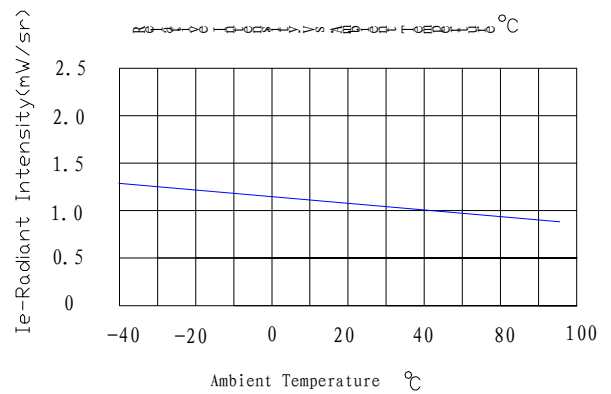

LED LAMP

Typical Electrical Characteristics Curves (25 °c Ambient Temperature Unless Otherwise Noted)

LED LAMP

LAMP PACKING.

DEVICE	QTY/polybag(pcs)	Polybag/box A	Fig
5mm(T-1 3/4)	1000	8 bags	Label 1
3mm(T-1)	1000	10 bags	Label 1
10mm(T-1)	250	8 bags	Label 1
Blue/Green/White	500pcs	8 bags	Label 2