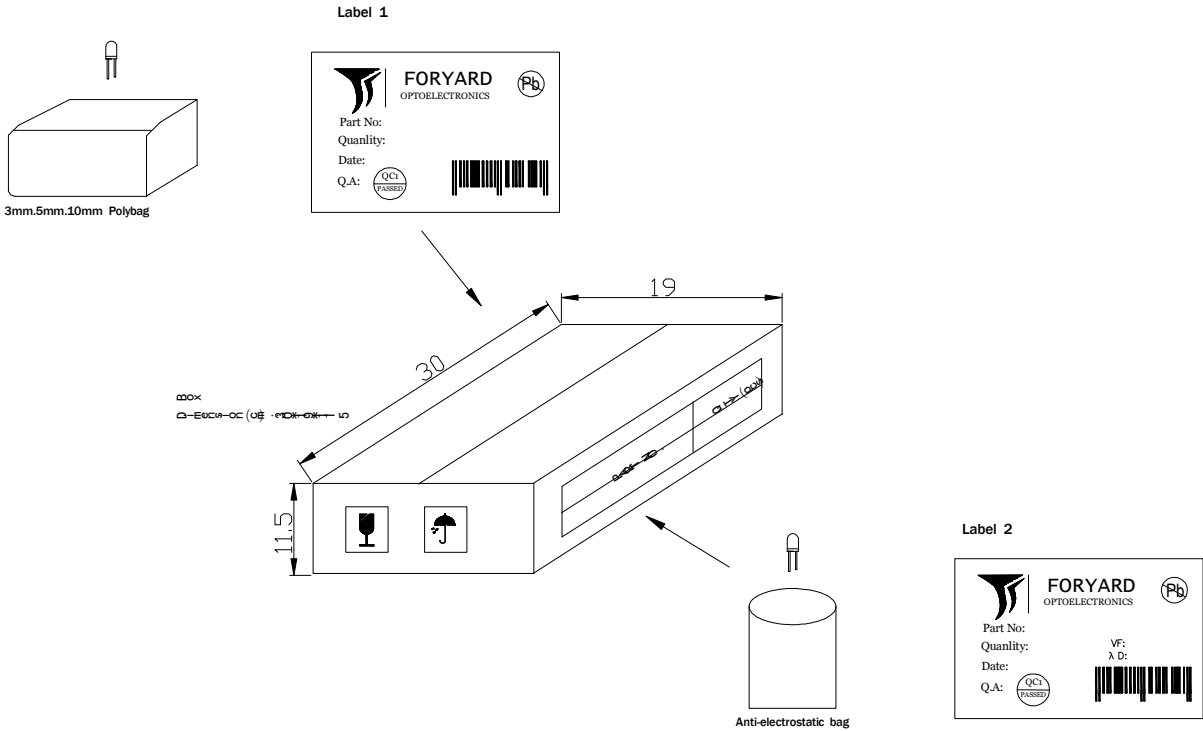

LED LAMP

Typical Electrical Characteristics Curves (25 °c Ambient Temperature Unless Otherwise Noted)

LED LAMP

LAMP PACKING.

DEVICE	QTY/polybag(pcs)	Polybag/box A	Fig
5mm(T-1 3/4)	1000	8 bags	Label 1
3mm(T-1)	1000	10 bags	Label 1
10mm(T-1)	250	8 bags	Label 1
Blue/Green/White	500pcs	8 bags	Label 2

CARTON
Dimension(cm):39*32*38

6 Boxes/Carton
5mm:48,000pcs
3mm:60,000pcs
10mm:12,000pcs
Blue/Pure Green/bluish Green
/White:24,000pcs