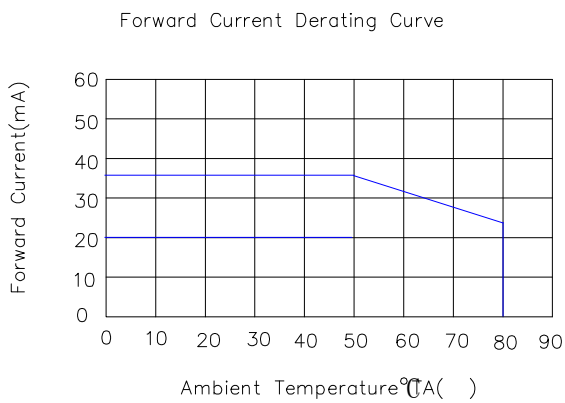

LED LAMP

Typical Electrical Characteristics Curves (25 °c Ambient Temperature Unless Otherwise Noted)

LED LAMP

LAMP PACKING.

DEVICE	QTY/polybag(pcs)	Polybag/box A	Fig
5mm(T-1 3/4)	1000	8 bags	Label 1
3mm(T-1)	1000	10 bags	Label 1
10mm(T-1)	250	8 bags	Label 1
Blue/Green/White	500pcs	8 bags	Label 2