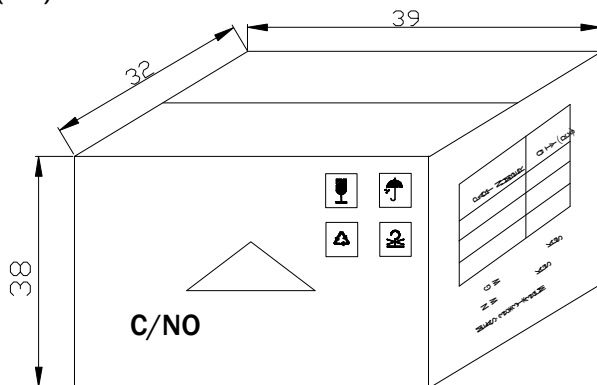

LED LAMP

Typical Electrical Characteristics Curves (25 °c Ambient Temperature Unless Otherwise Noted)

LED LAMP

LAMP PACKING.

DEVICE	QTY/polybag(pcs)	Polybag/box A	Fig
5mm(T-1 3/4)	1000	8 bags	Label 1
3mm(T-1)	1000	10 bags	Label 1
10mm(T-1)	250	8 bags	Label 1
Blue/Green/White	500pcs	8 bags	Label 2

CARTON
Dimension(cm):39*32*38

6 Boxes/Carton
5mm:48,000pcs
3mm:60,000pcs
10mm:12,000pcs
Blue/Pure Green/bluish Green
/White:24,000pcs