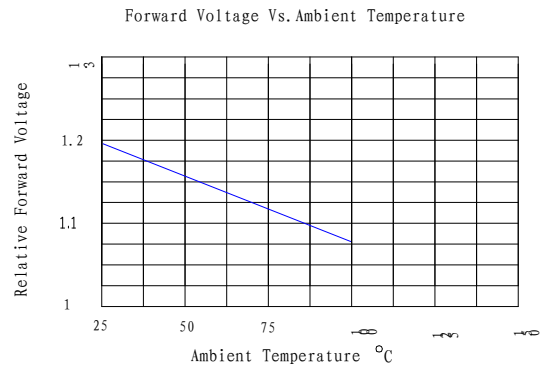

LED LAMP

Typical Electrical Characteristics Curves (25 °c Ambient Temperature Unless Otherwise Noted)

LED LAMP

LAMP PACKING.

DEVICE	QTY/polybag(pcs)	Polybag/box A	Fig
5mm(T-1 3/4)	1000	8 bags	Label 1
3mm(T-1)	1000	10 bags	Label 1
10mm(T-1)	250	8 bags	Label 1
Blue/Green/White	500pcs	8 bags	Label 2