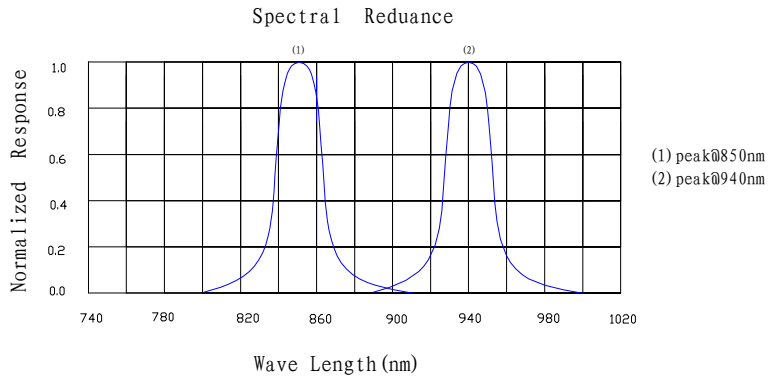

LED LAMP

Typical Electrical Characteristics Curves (25 °c Ambient Temperature Unless Otherwise Noted)

LED LAMP

LAMP PACKING.

DEVICE	QTY/polybag(pcs)	Polybag/box A	Fig
5mm(T-1 3/4)	1000	8 bags	Label 1
3mm(T-1)	1000	10 bags	Label 1
10mm(T-1)	250	8 bags	Label 1
Blue/Green/White	500pcs	8 bags	Label 2

CARTON
Dimension(cm):39*32*38

6 Boxes/Carton
5mm:48,000pcs
3mm:60,000pcs
10mm:12,000pcs
Blue/Pure Green/bluish Green
/White:24,000pcs